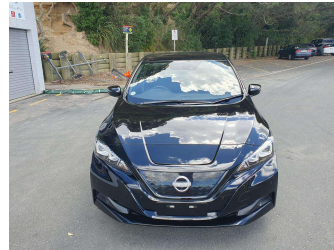

2022 NISSAN LEAF 40kWh X

Purchase Price

\$26,990

Includes GST, Registration & Licensing

Finance may be available on this vehicle. Ask one of our friendly staff for more information.

Gain peace of mind with Mechanical Breakdown Insurance. **Ask us how.**

Body Style

5 door, Hatchback

Odometer

18,000 km

Engine

0 cc, Electric

Fuel Type

Electric

Transmission

Auto, Front Wheel

Wheels

16", Hubcap

VIN

-

Interior

-